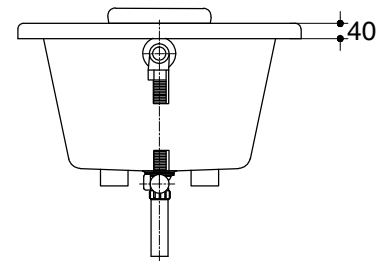

Dimensions are approximate.

Unit: mm

SKU	K-14889X-F58-WK
Name	SPARROW
Description	PLAIN BATH WITH PILLOW

**KARAT**