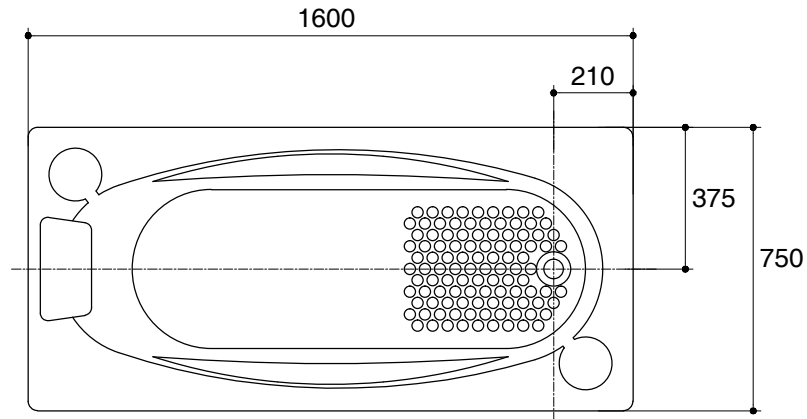

Dimensions are approximate.

Unit: mm

SKU	K-14889X-F58-WK
Name	SPARROW
Description	PLAIN BATH WITH PILLOW

**KARAT**