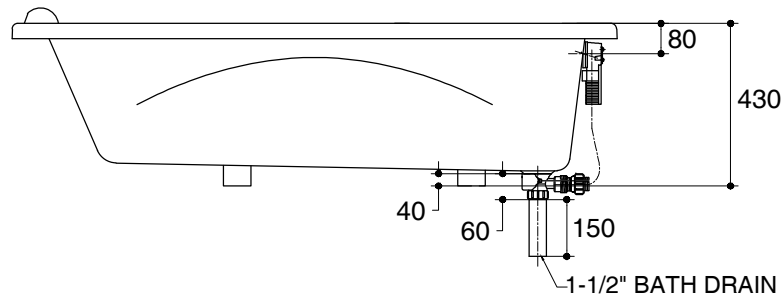

Dimensions are approximate.

Unit: mm

SKU	K-14889X-F58-WK
Name	SPARROW
Description	PLAIN BATH WITH PILLOW

**KARAT**